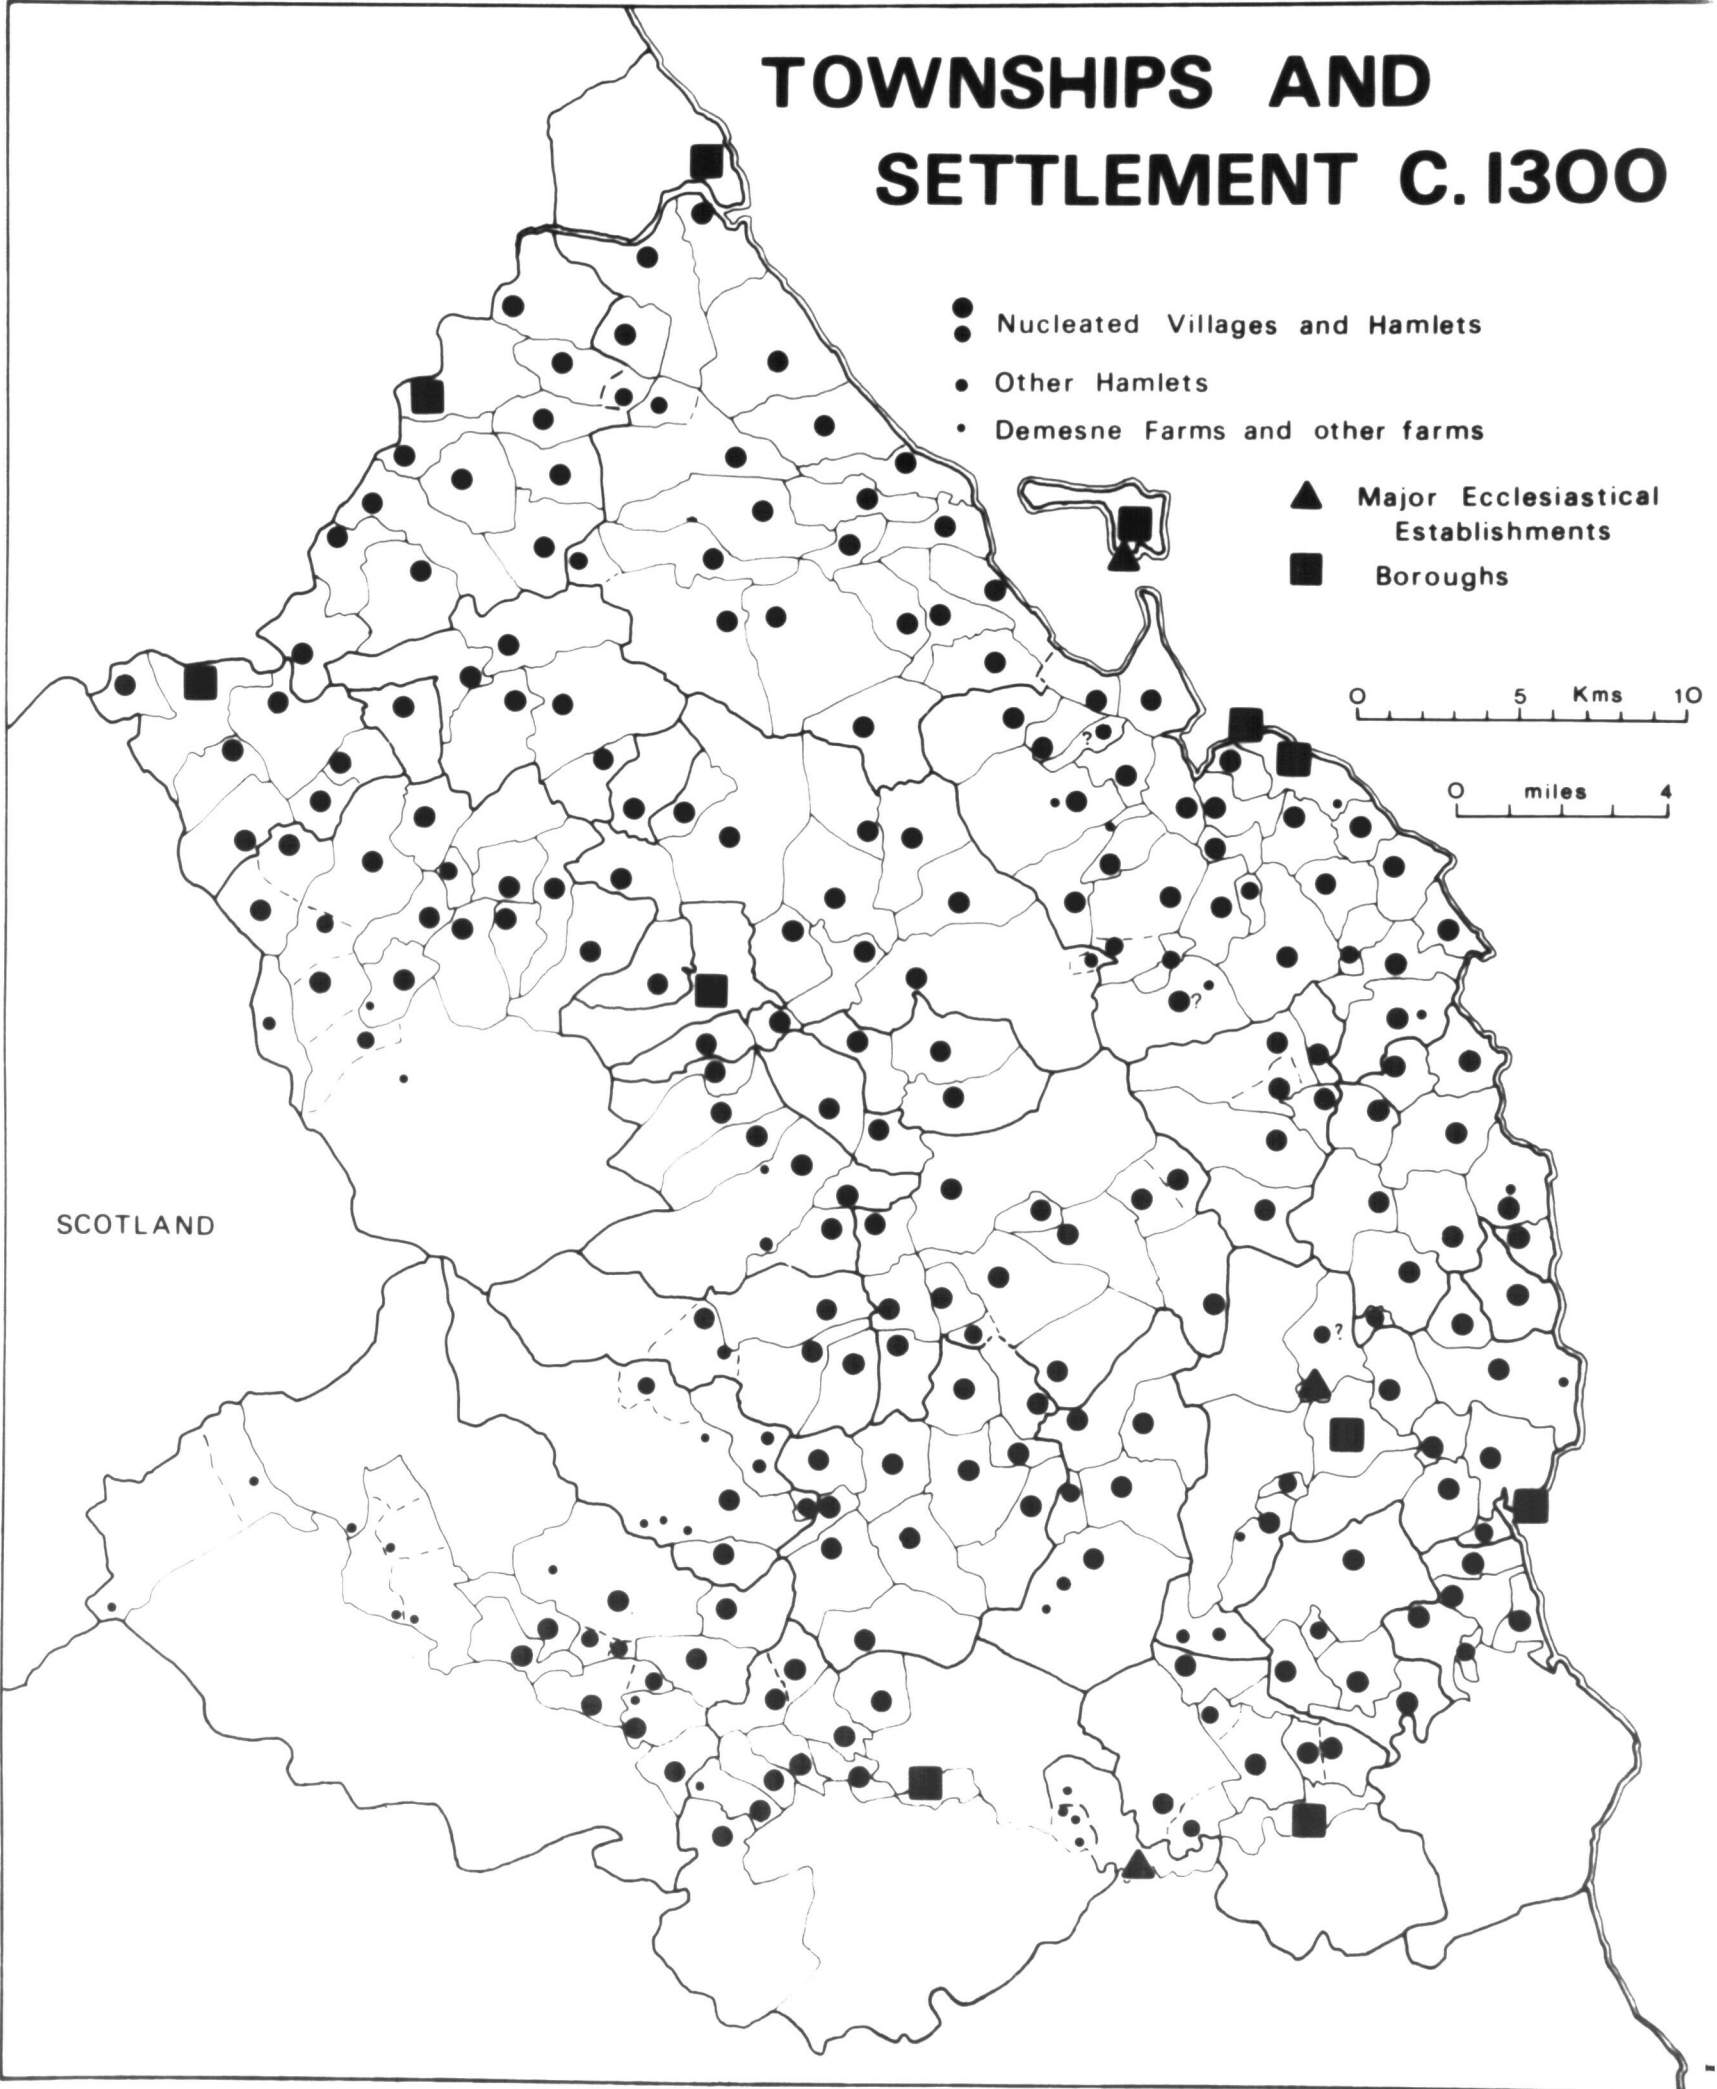

TOWNSHIPS AND SETTLEMENT C.1300

- Nucleated Villages and Hamlets
- Other Hamlets
- Demesne Farms and other farms
- ▲ Major Ecclesiastical Establishments
- Boroughs

0 5 Kms 10

0 miles 4

SCOTLAND