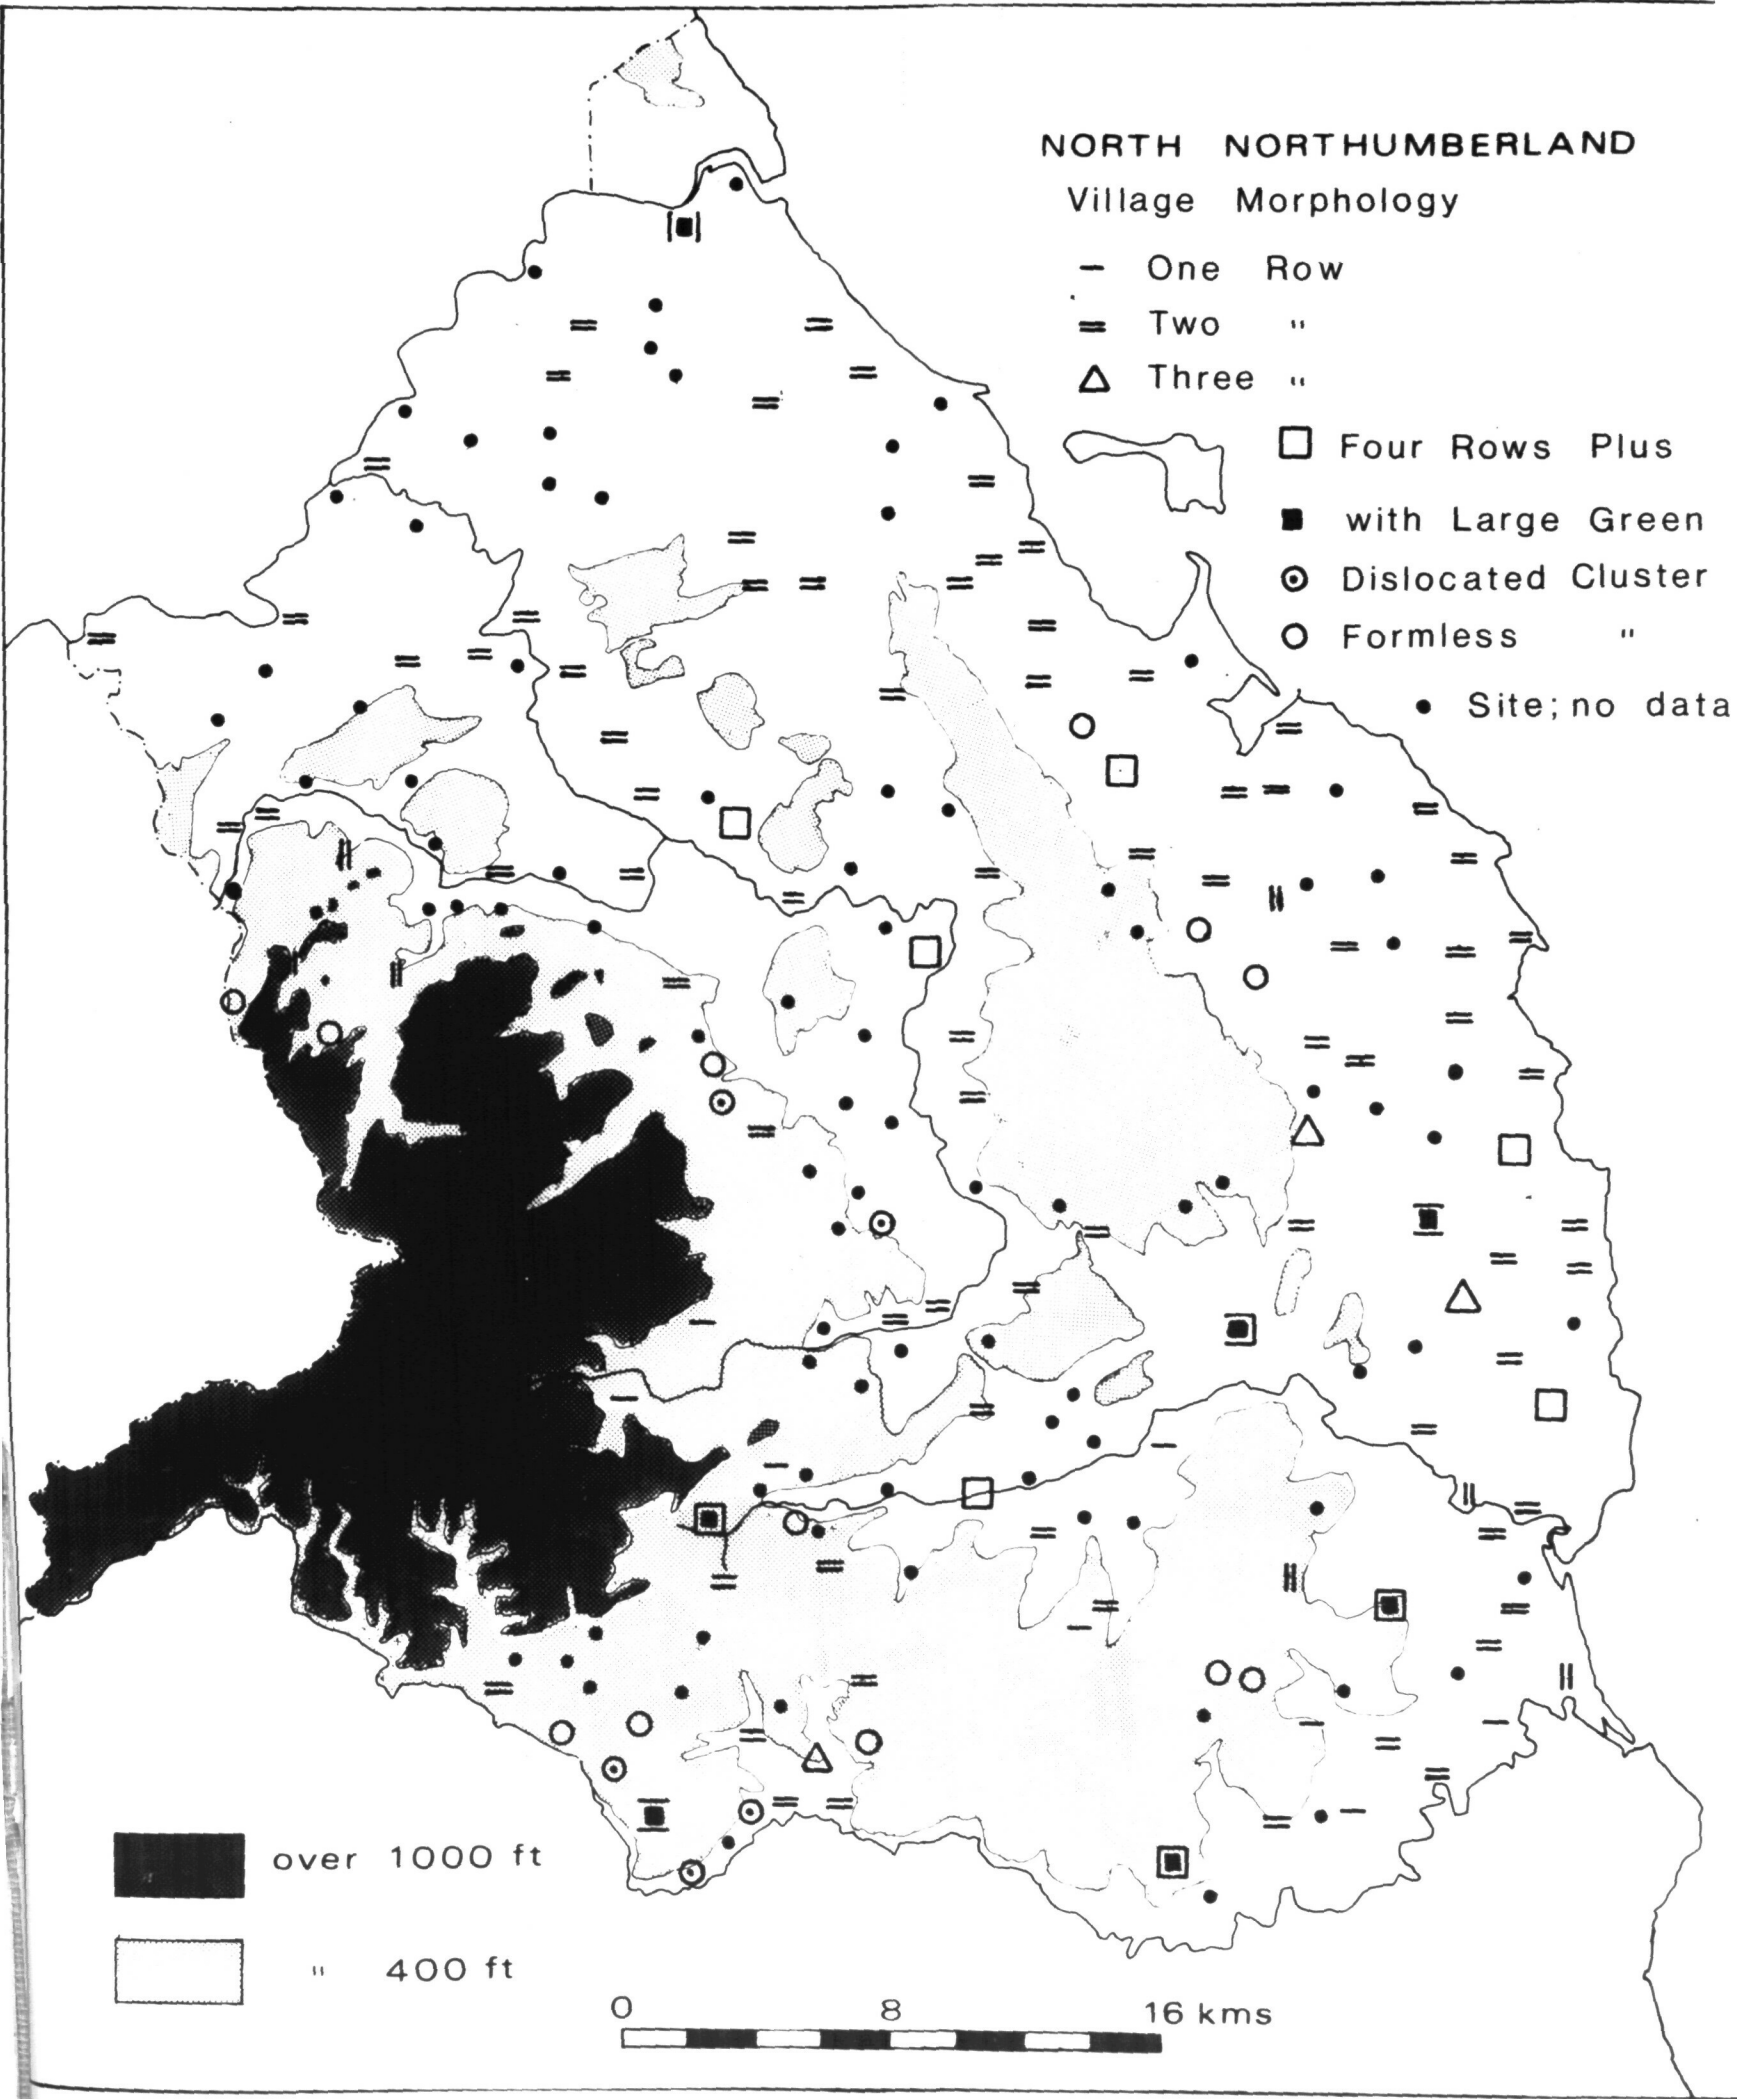

NORTH NORTHUMBERLAND

Village Morphology

- One Row
- = Two "
- △ Three "
- Four Rows Plus
- with Large Green
- ⊙ Dislocated Cluster
- Formless "
- Site; no data

over 1000 ft
" 400 ft

0 8 16 kms