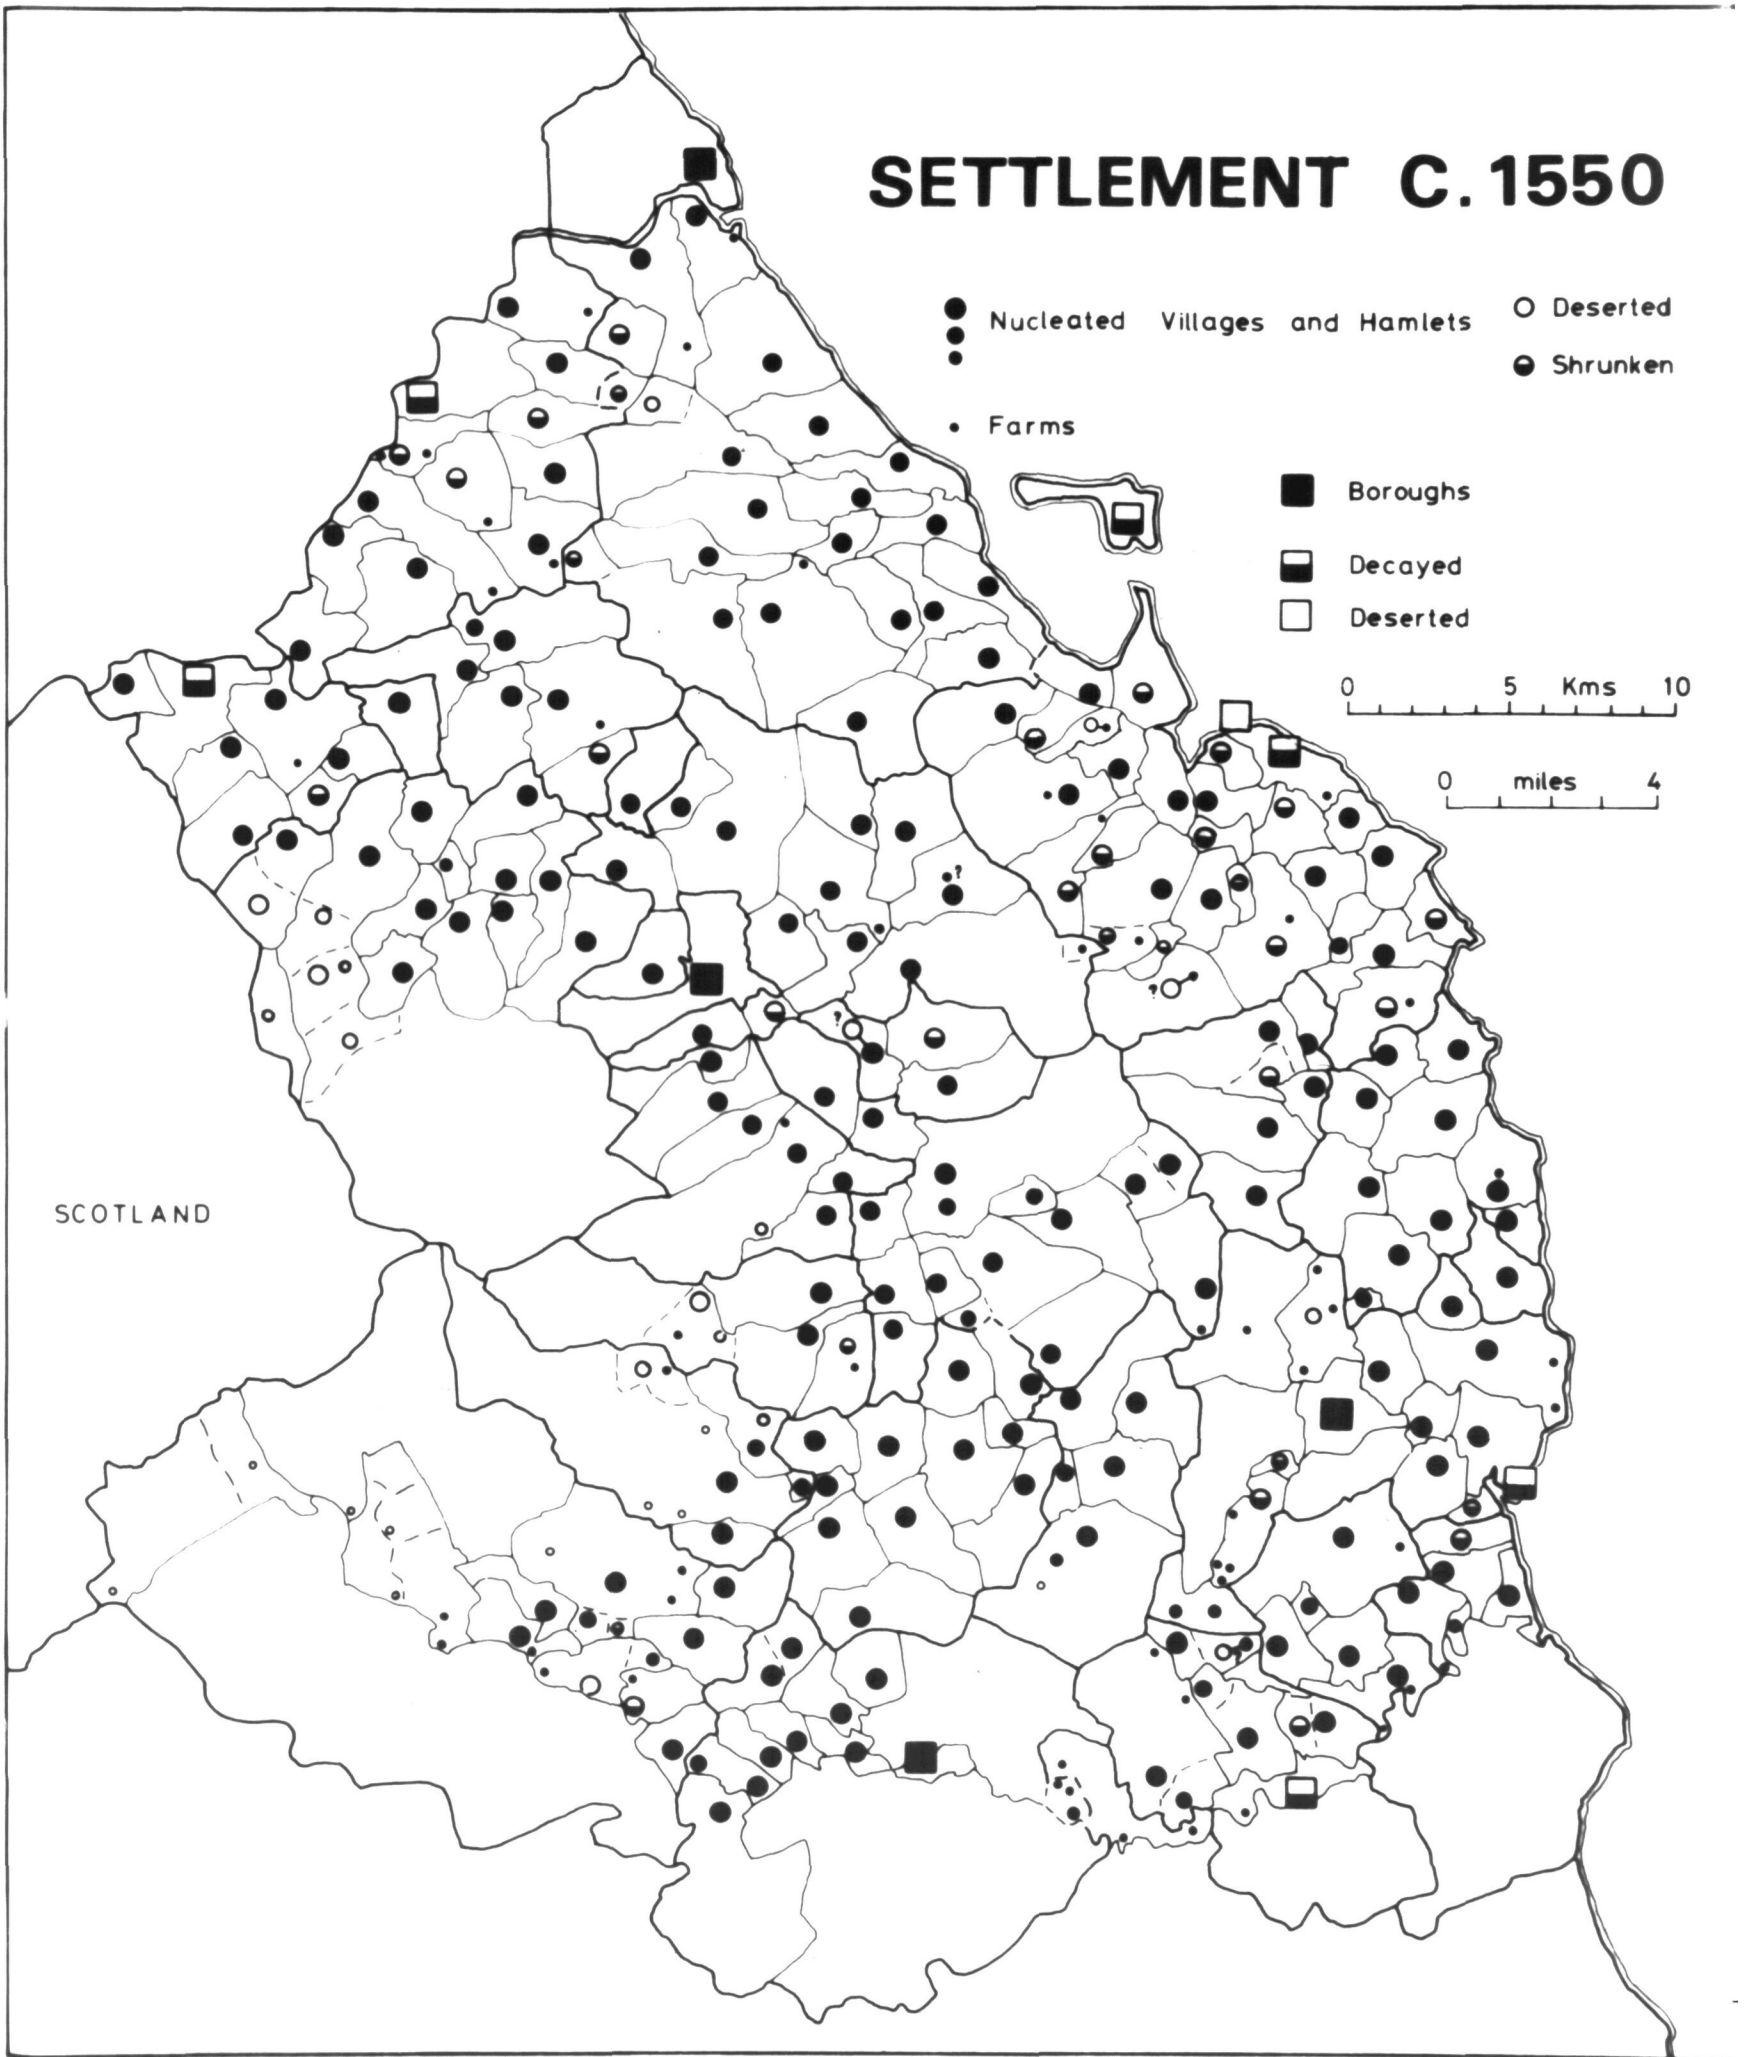

SETTLEMENT C. 1550