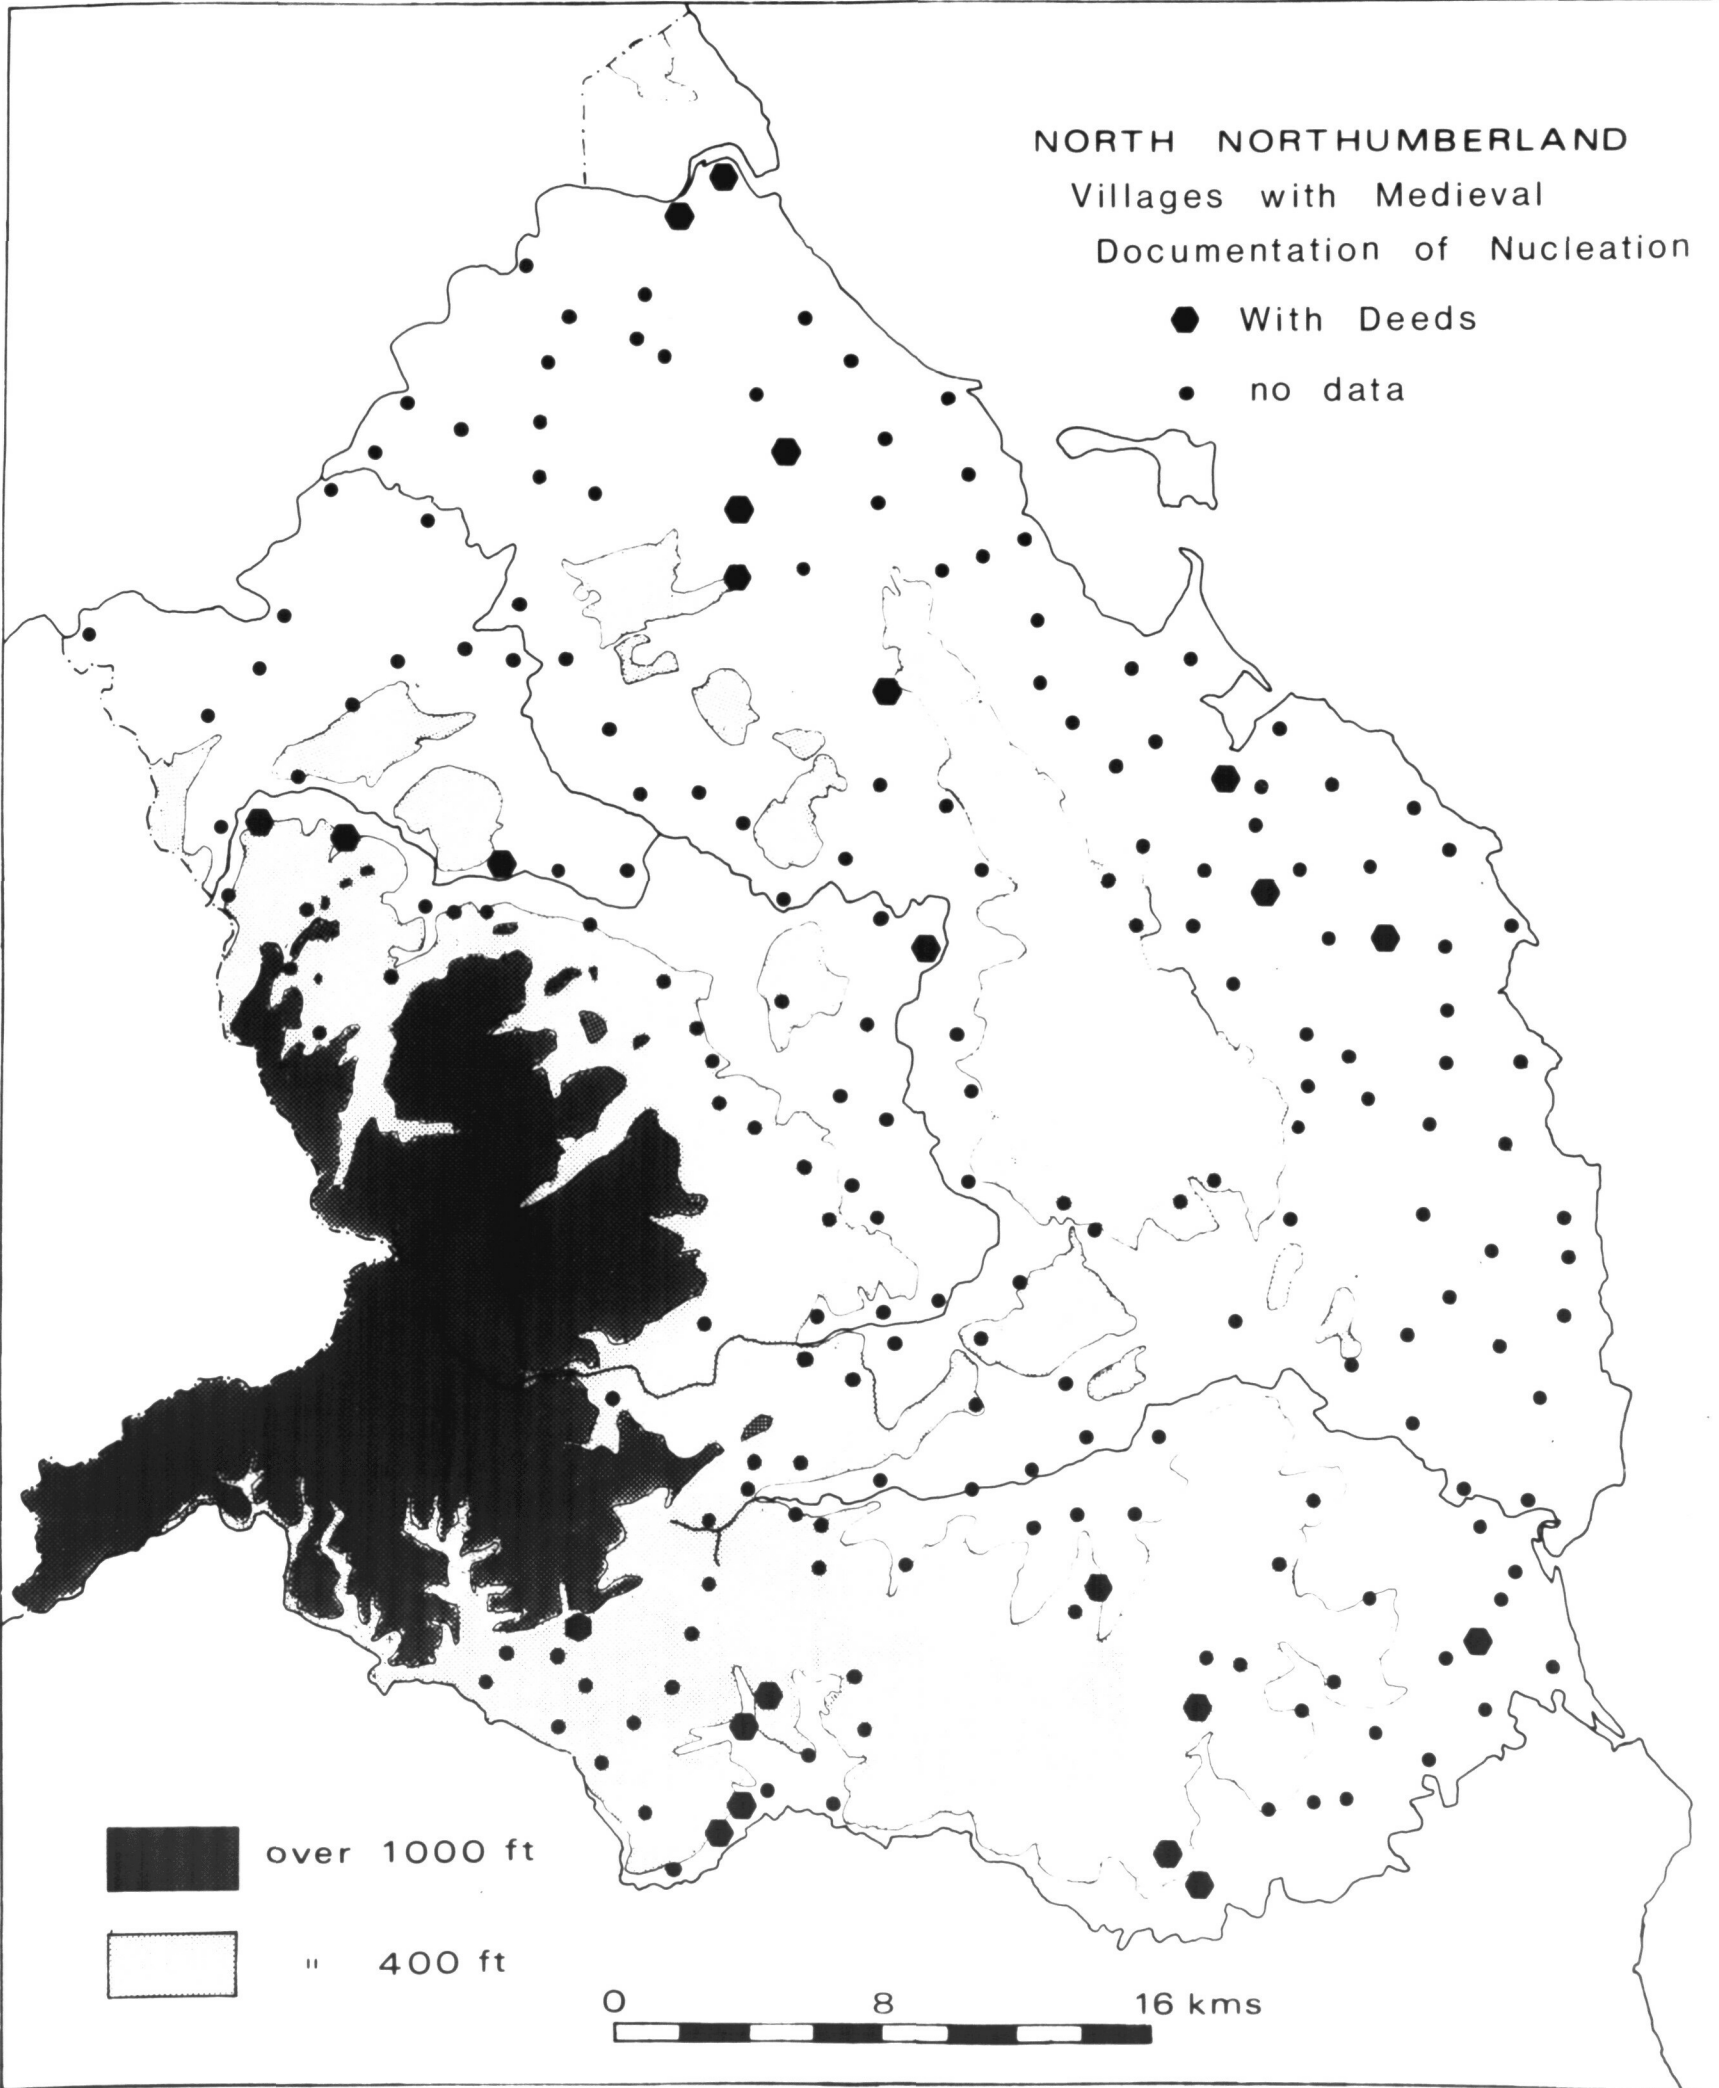

NORTH NORTHUMBERLAND
Villages with Medieval
Documentation of Nucleation

- With Deeds
- no data

over 1000 ft
" 400 ft

0 8 16 kms