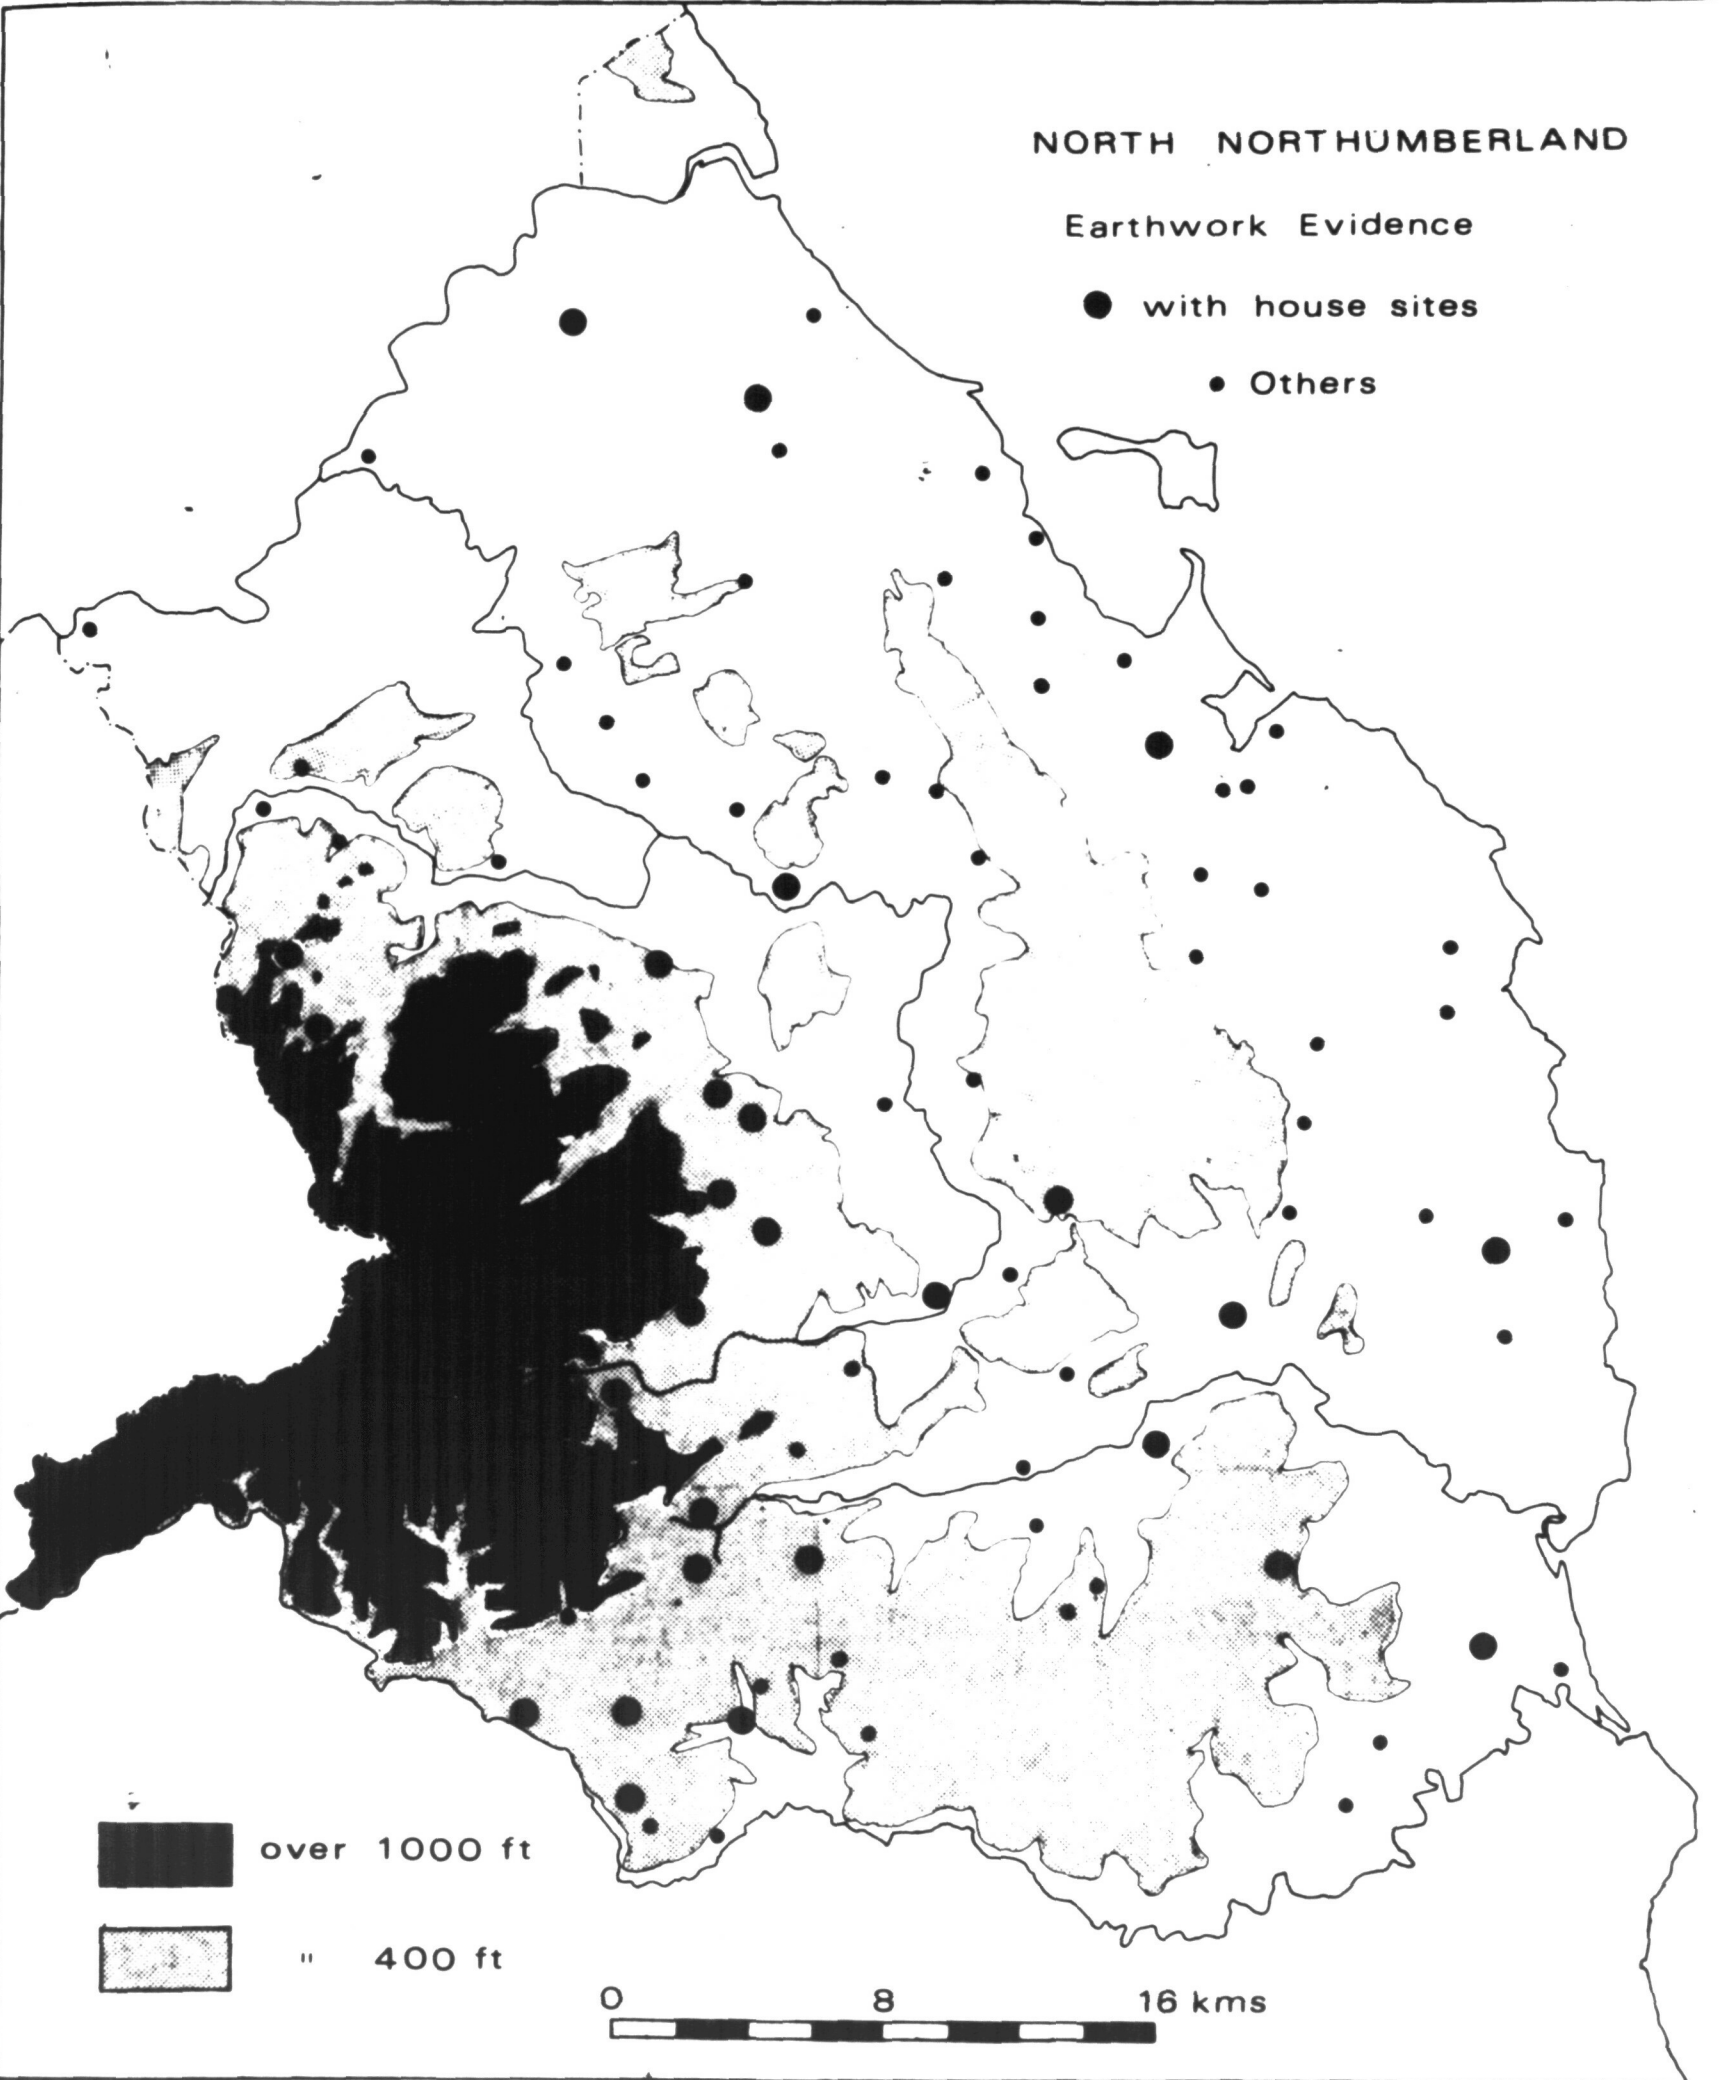

NORTH NORTHUMBERLAND

Earthwork Evidence

● with house sites

• Others

over 1000 ft

" 400 ft

0 8 16 kms