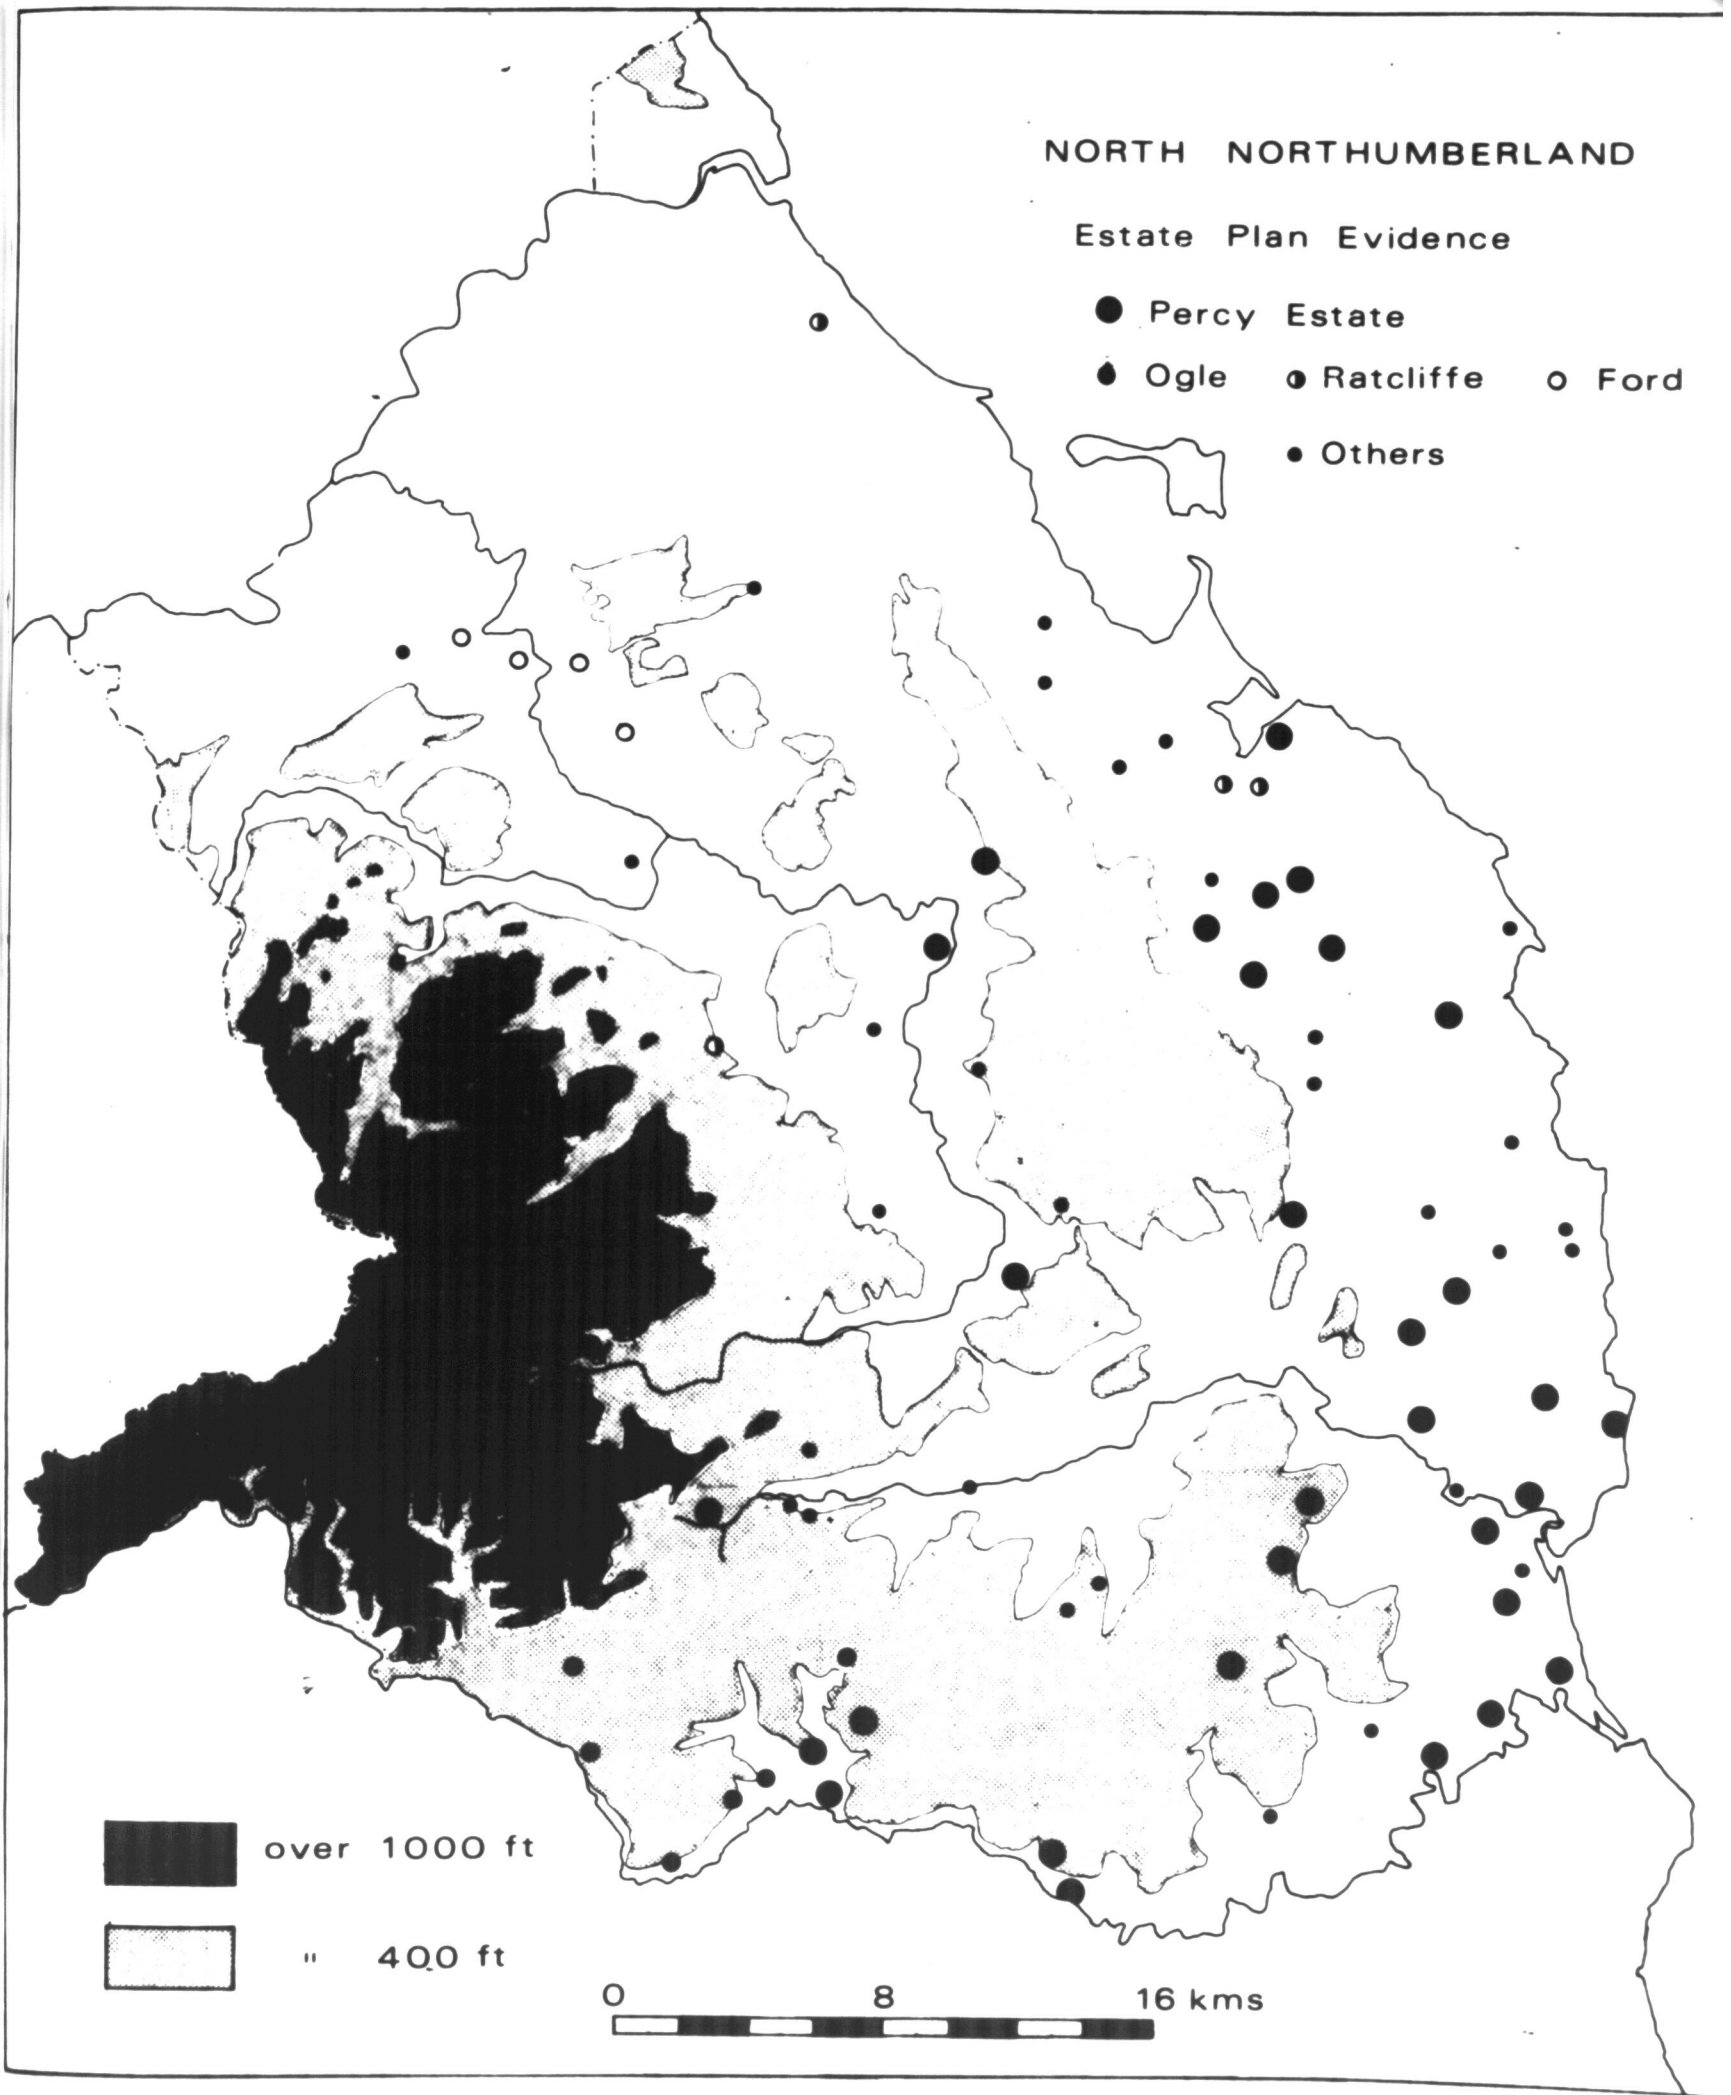

Kirknewton
 Akeld 4
 Antechester 10
 Colpenhope(Elterton) 50
 Colwell 51
 Coupland 53
 Crookhouse 58
 Heddon 110
 Hethpool 113
 Howtel 122
 Killum 126
 Kirknewton 128
 Lanton 130
 Milfield 146
 Newton West 159
 Paston 164
 Shotton 186
 Trowhope 203
 Yeavinging 217

POST MEDIEVAL; 18-19 TH CENTURY PARISHES

NORTH NORTHUMBERLAND
Villages with Medieval
Documentation of Nucleation

- With Deeds
- no data

over 1000 ft
" 400 ft

0 8 16 kms

NORTH NORTHUMBERLAND

Earthwork Evidence

● with house sites

• Others

over 1000 ft

" 400 ft

0 8 16 kms

NORTH NORTHUMBERLAND

Estate Plan Evidence

- Percy Estate
- Ogle ● Ratcliffe ○ Ford
- Others

SETTLEMENT 1861

△ Township with Dispersed Settlement

○ Township with Single Hamlet

● Modern Village

■ Towns

0 5 Kms 10

0 miles 4

SCOTLAND