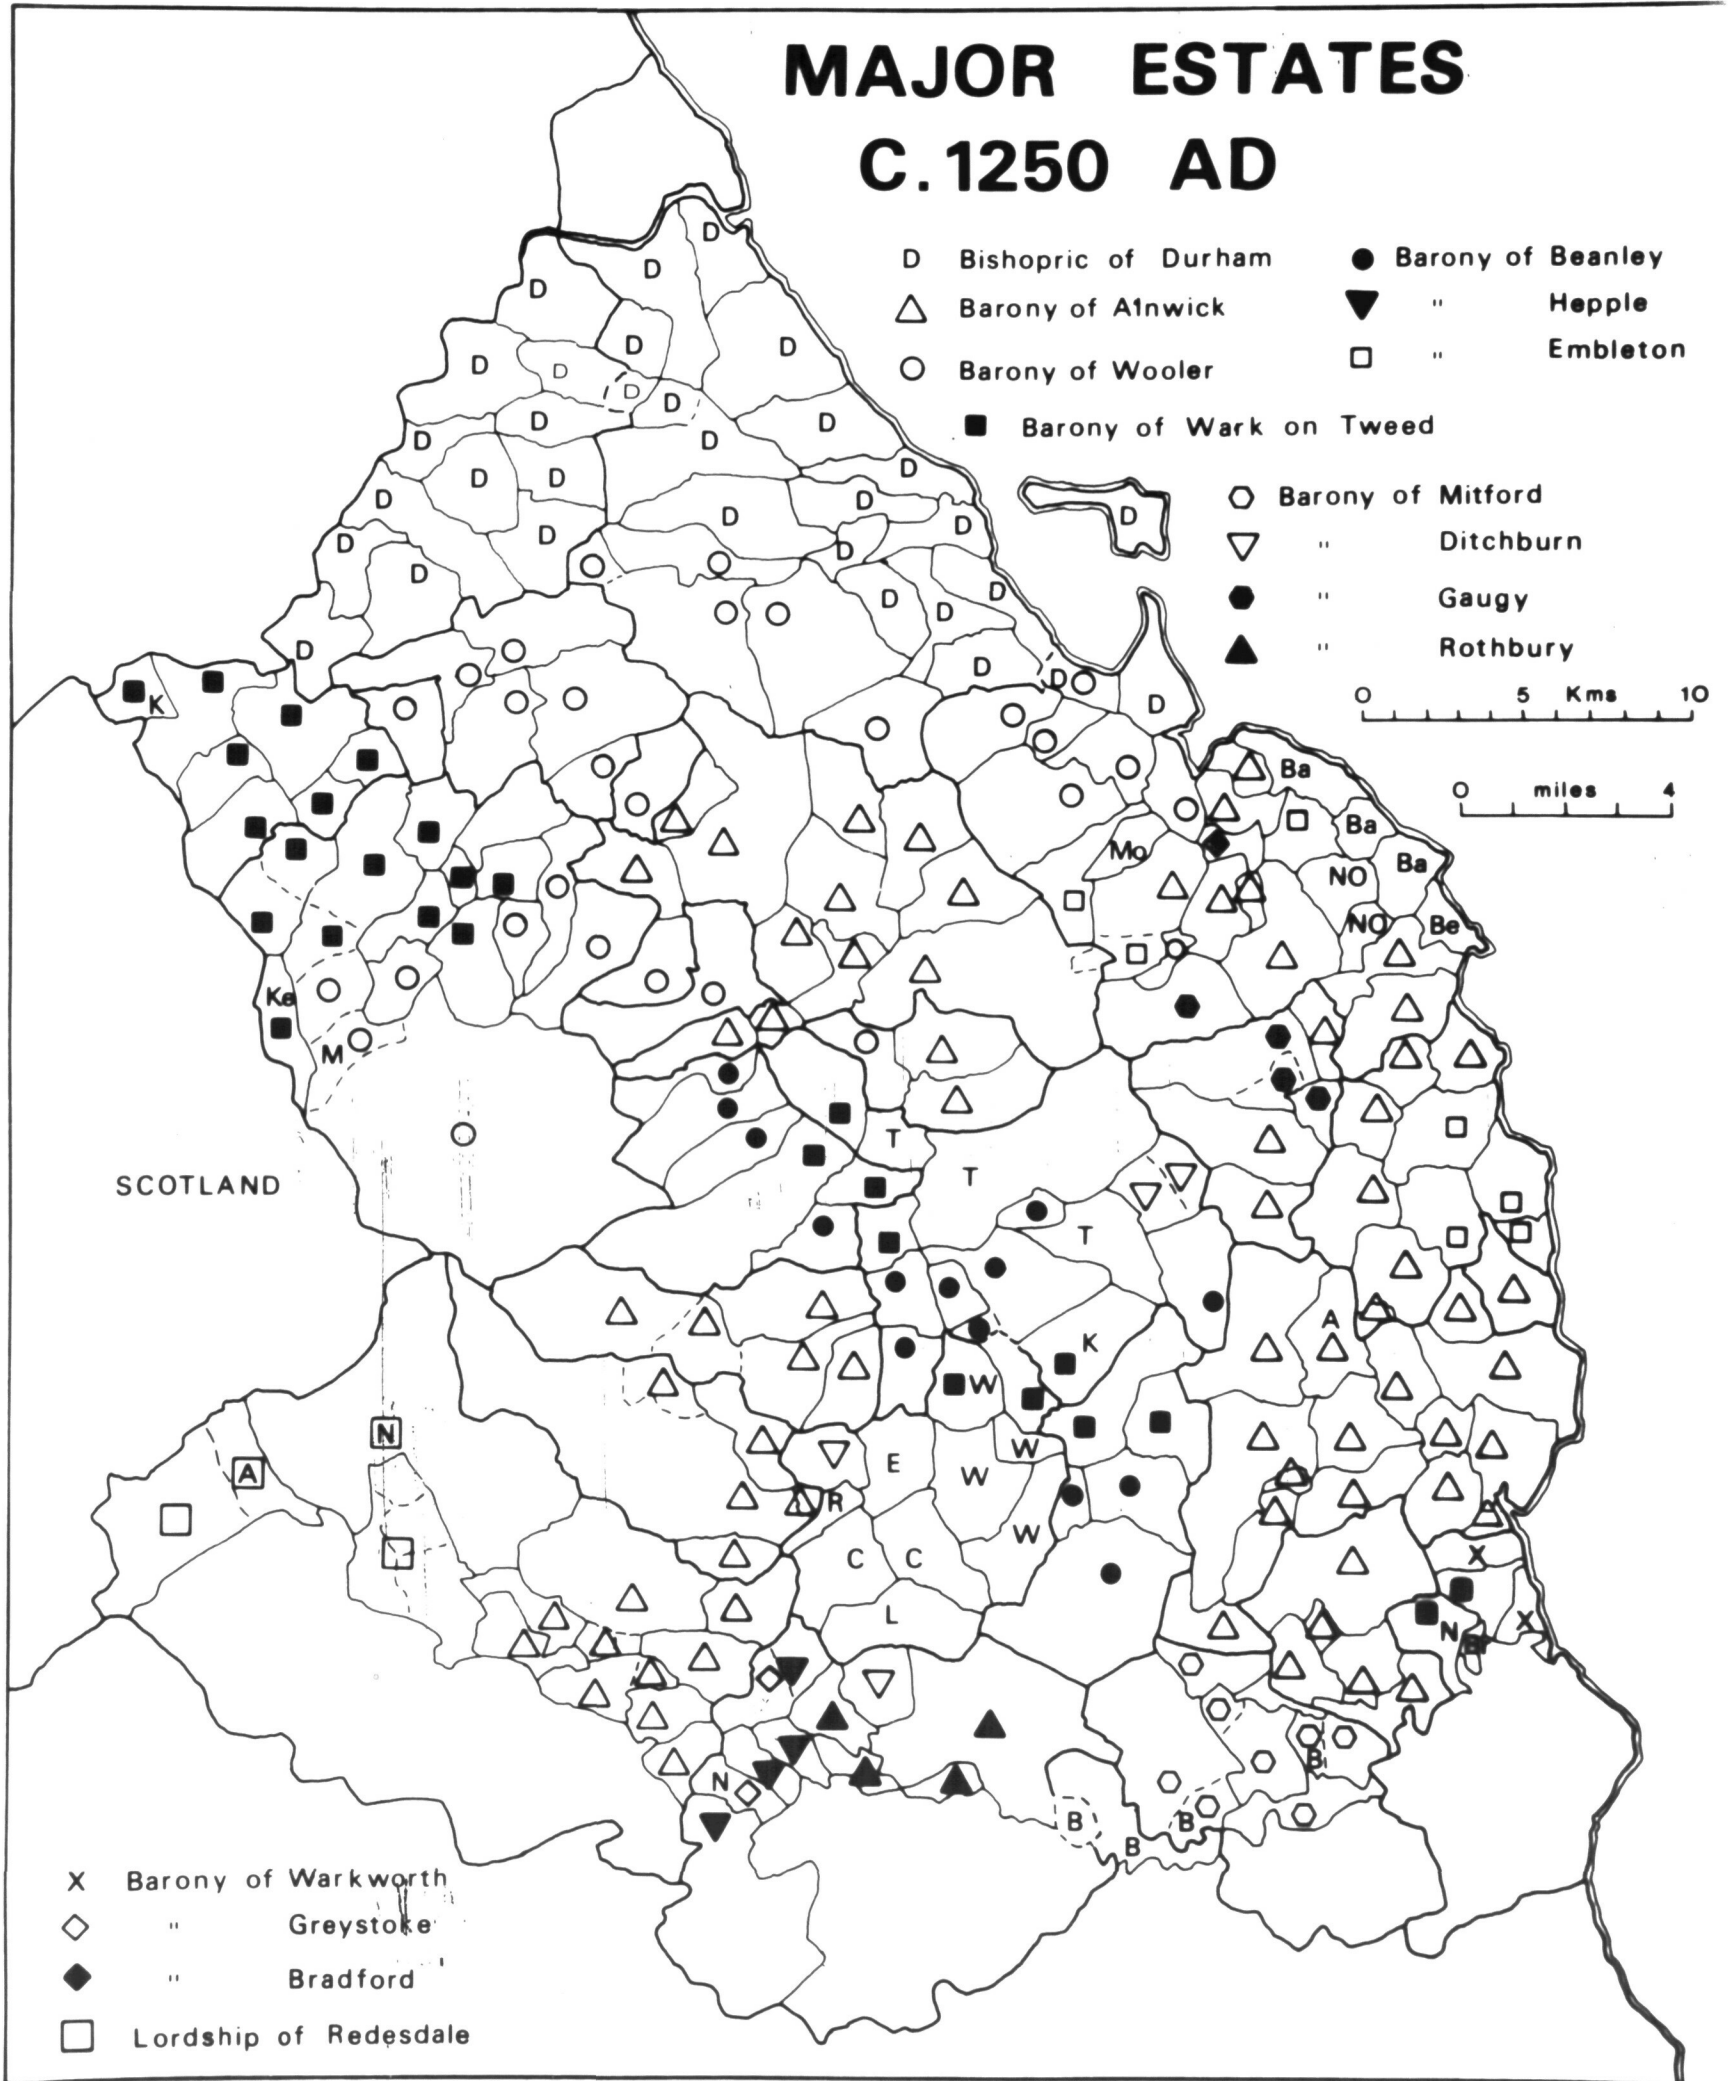

MAJOR ESTATES C. 1250 AD