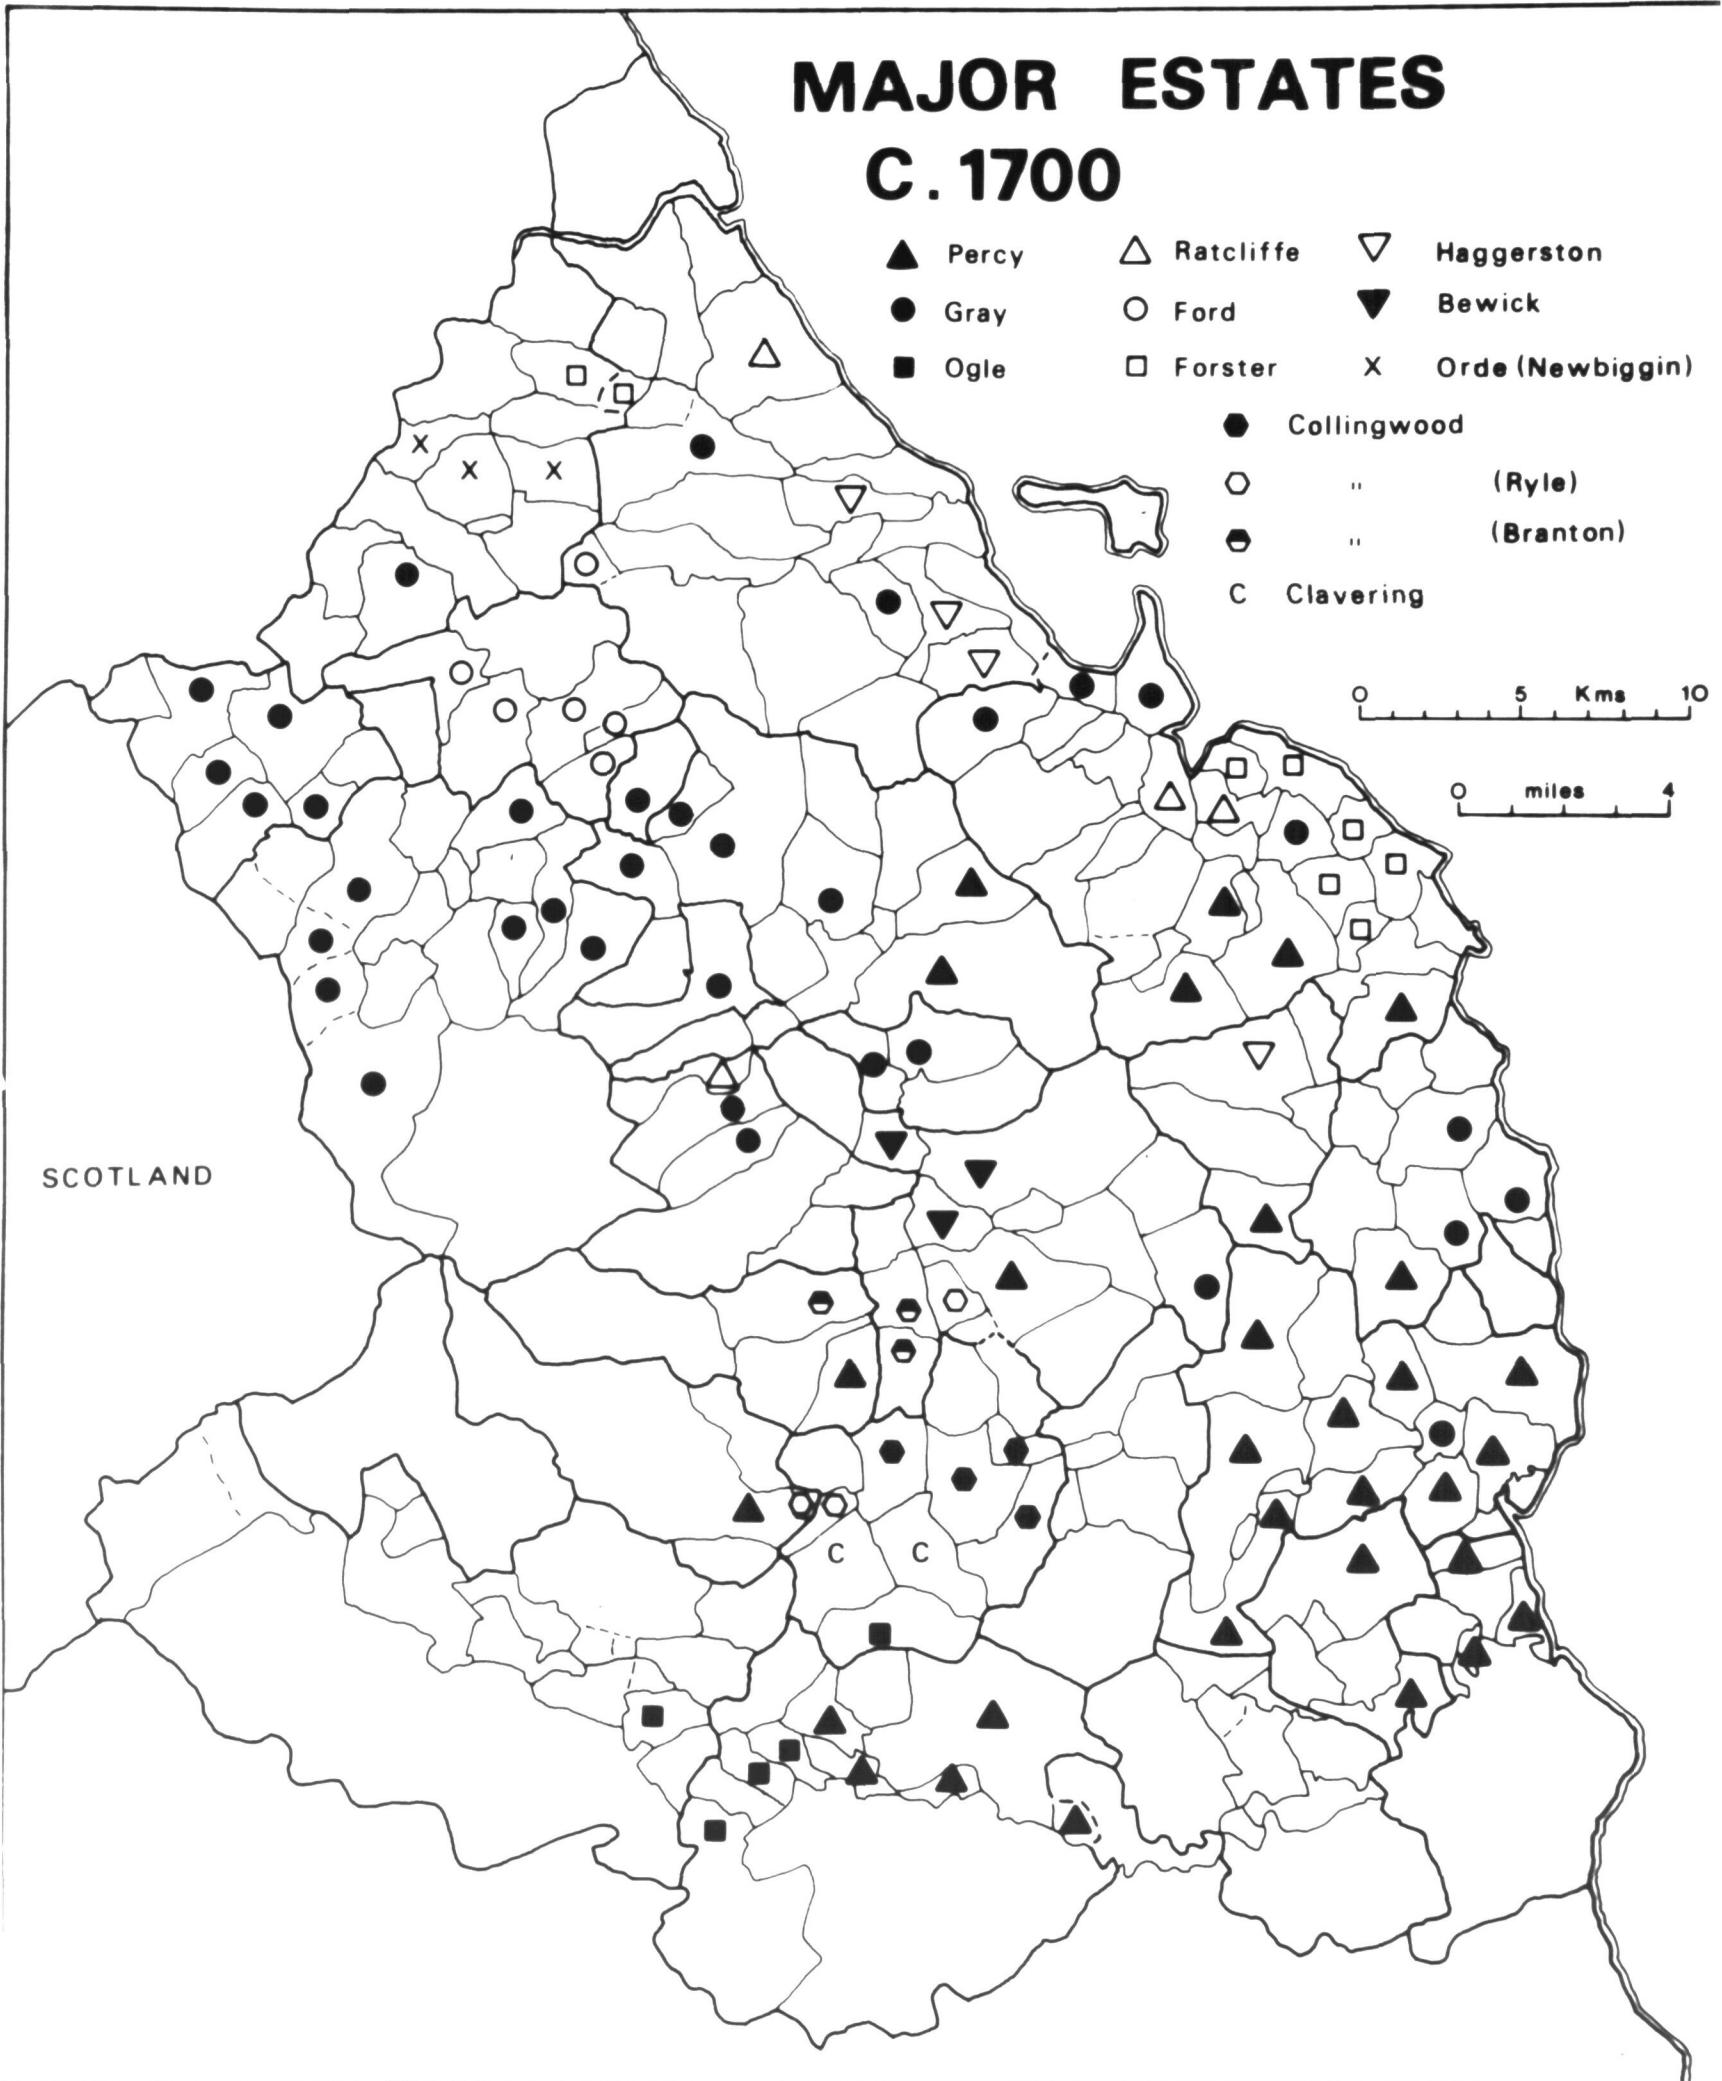

MAJOR ESTATES

C. 1700

▲ Percy	△ Ratcliffe	▽ Haggerston
● Gray	○ Ford	▼ Bewick
■ Ogle	□ Forster	X Orde (Newbiggin)
● Collingwood		
○ " (Ryle)		
● " (Branton)		
C Clavering		

0 5 Kms 10

0 miles 4

SCOTLAND