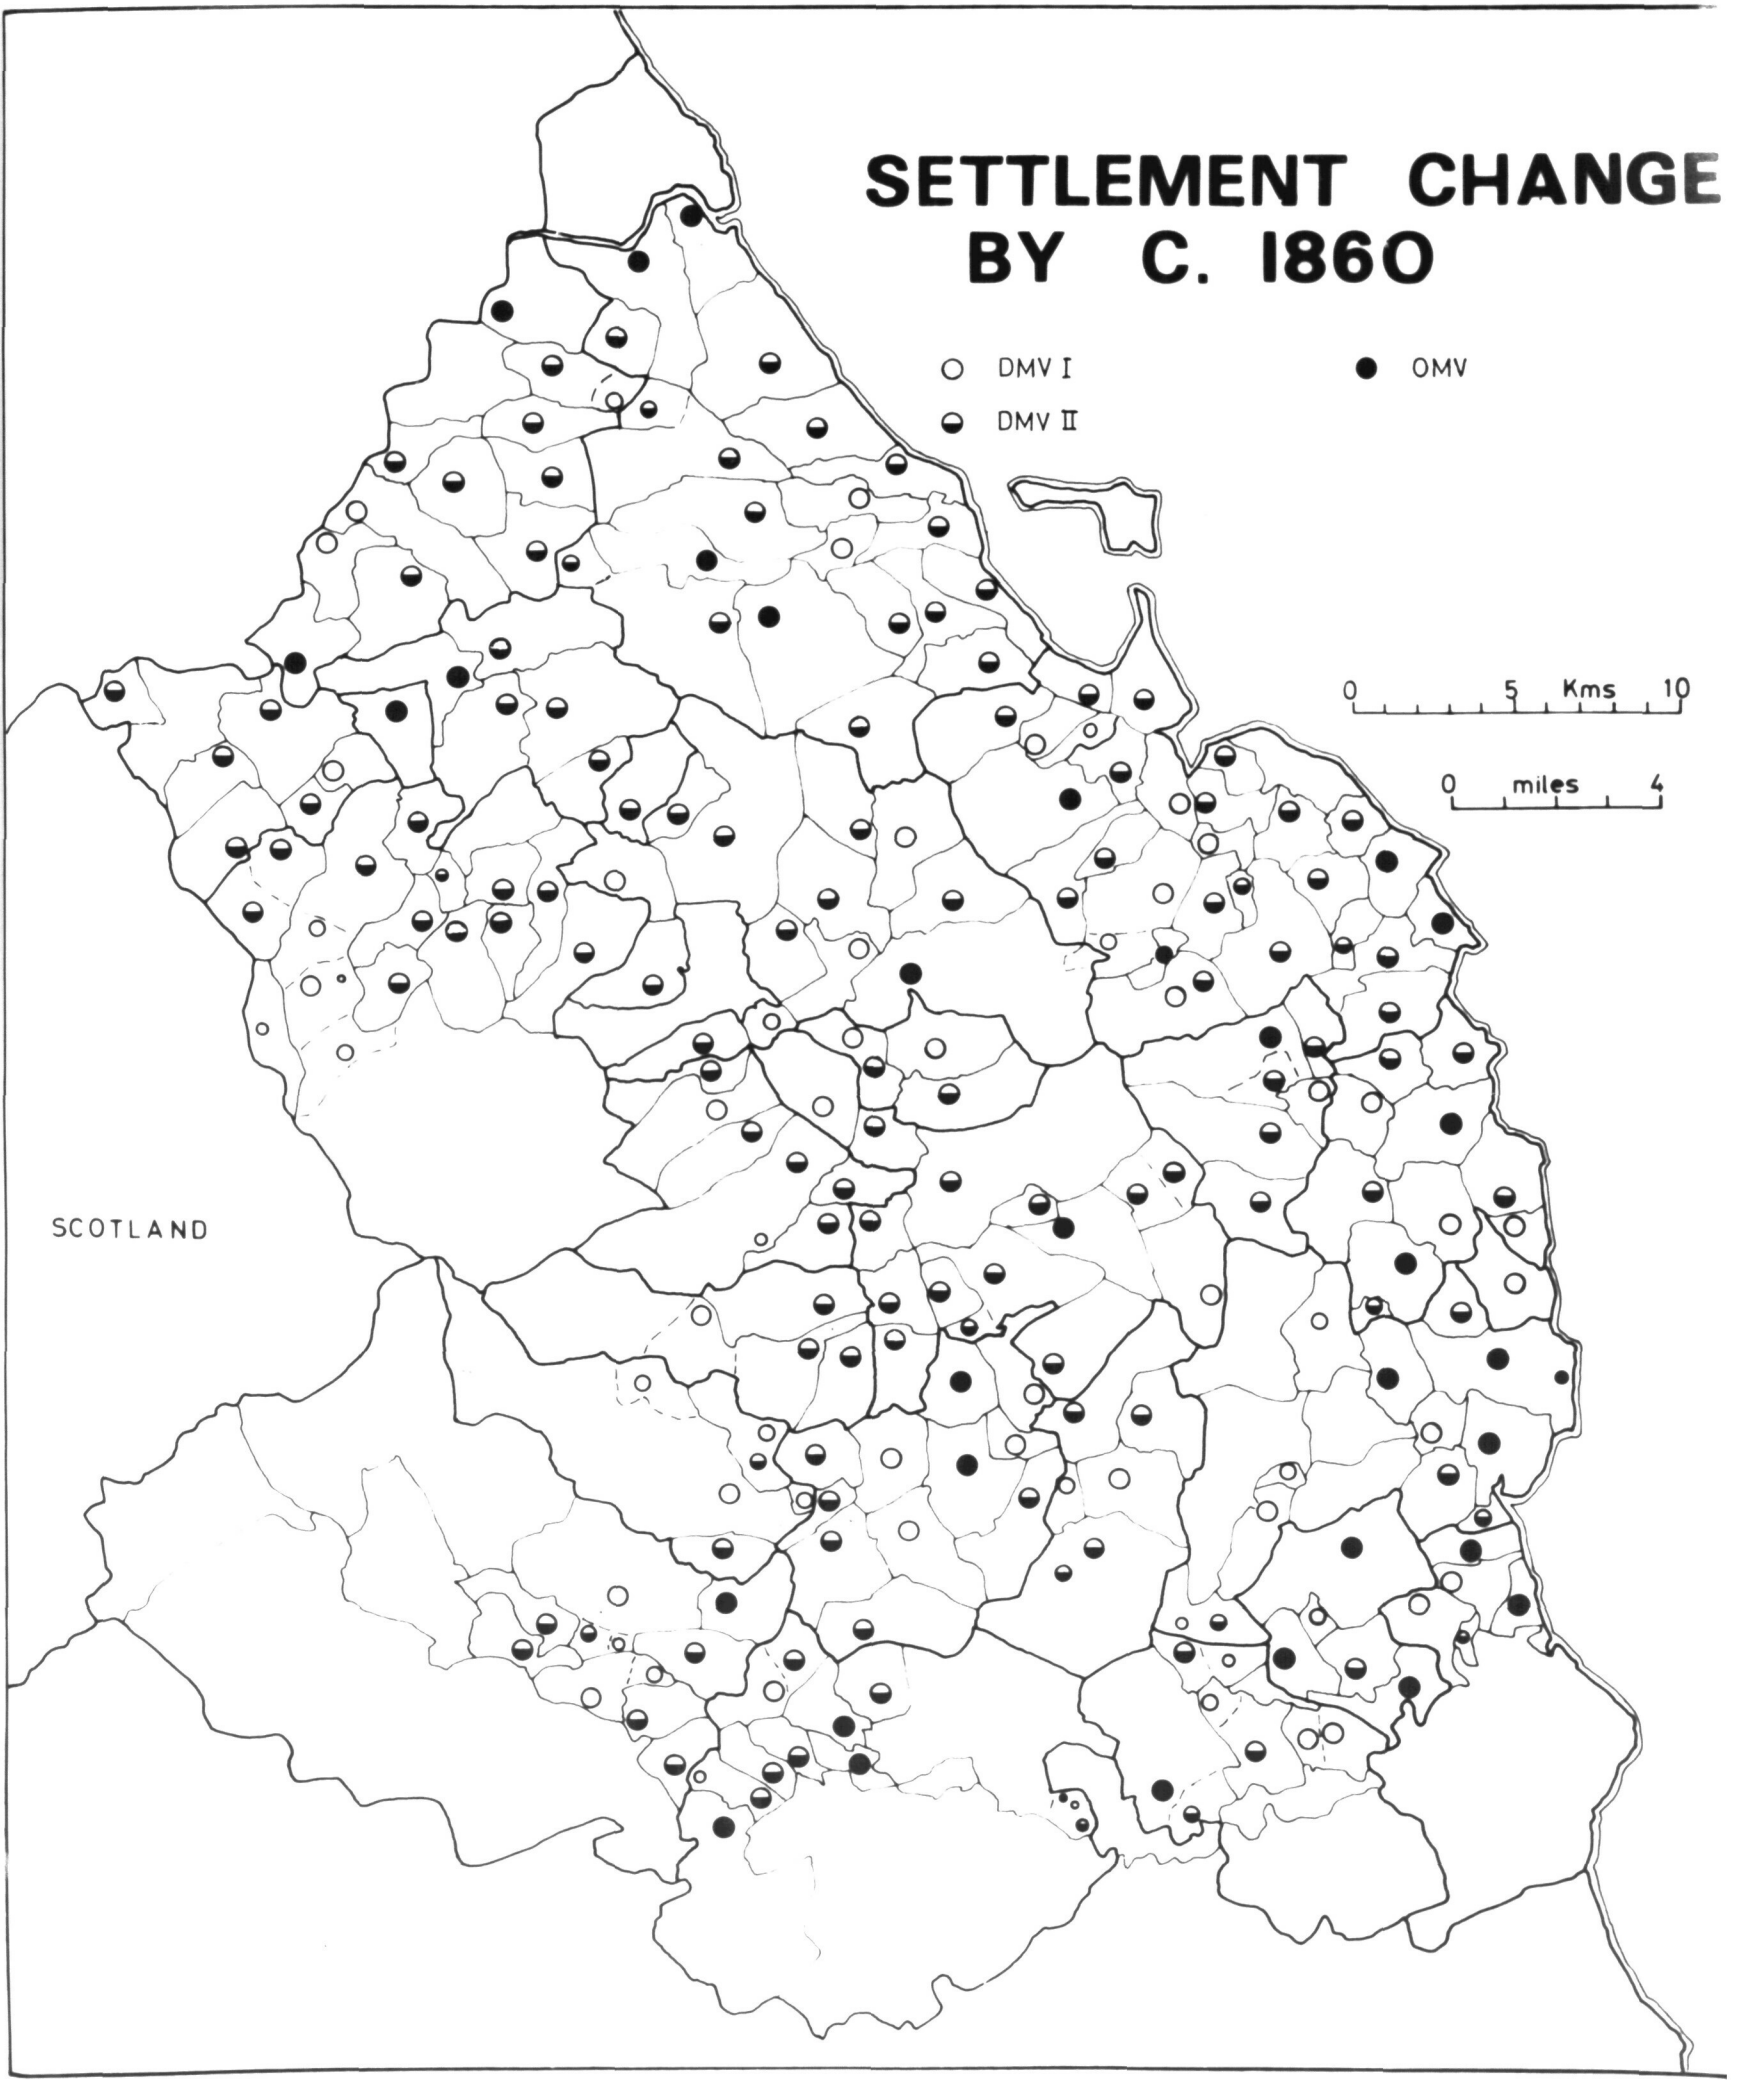

Kirknewton
 Akeld 4
 Antechester 10
 Colpenhope(Elterton) 50
 Colwell 51
 Coupland 53
 Crookhouse 58
 Heddon 110
 Hethpool 113
 Howtel 122
 Killum 126
 Kirknewton 128
 Lanton 130
 Milfield 146
 Newton West 159
 Paston 164
 Shotton 186
 Trowhope 203
 Yeavinging 217

POST MEDIEVAL; 18-19 TH CENTURY PARISHES

NORTH NORTHUMBERLAND
Villages with Medieval
Documentation of Nucleation

- With Deeds
- no data

over 1000 ft
" 400 ft

0 8 16 kms

NORTH NORTHUMBERLAND

Earthwork Evidence

SCOTLAND

SETTLEMENT C. 1550

SETTLEMENT CHANGE BY C. 1860

○ DMV I
● DMV II

● OMV

0 5 Kms 10

0 miles 4

SCOTLAND

SETTLEMENT 1861

△ Township with Dispersed Settlement

○ Township with Single Hamlet

● Modern Village

■ Towns

0 5 Kms 10

0 miles 4

SCOTLAND